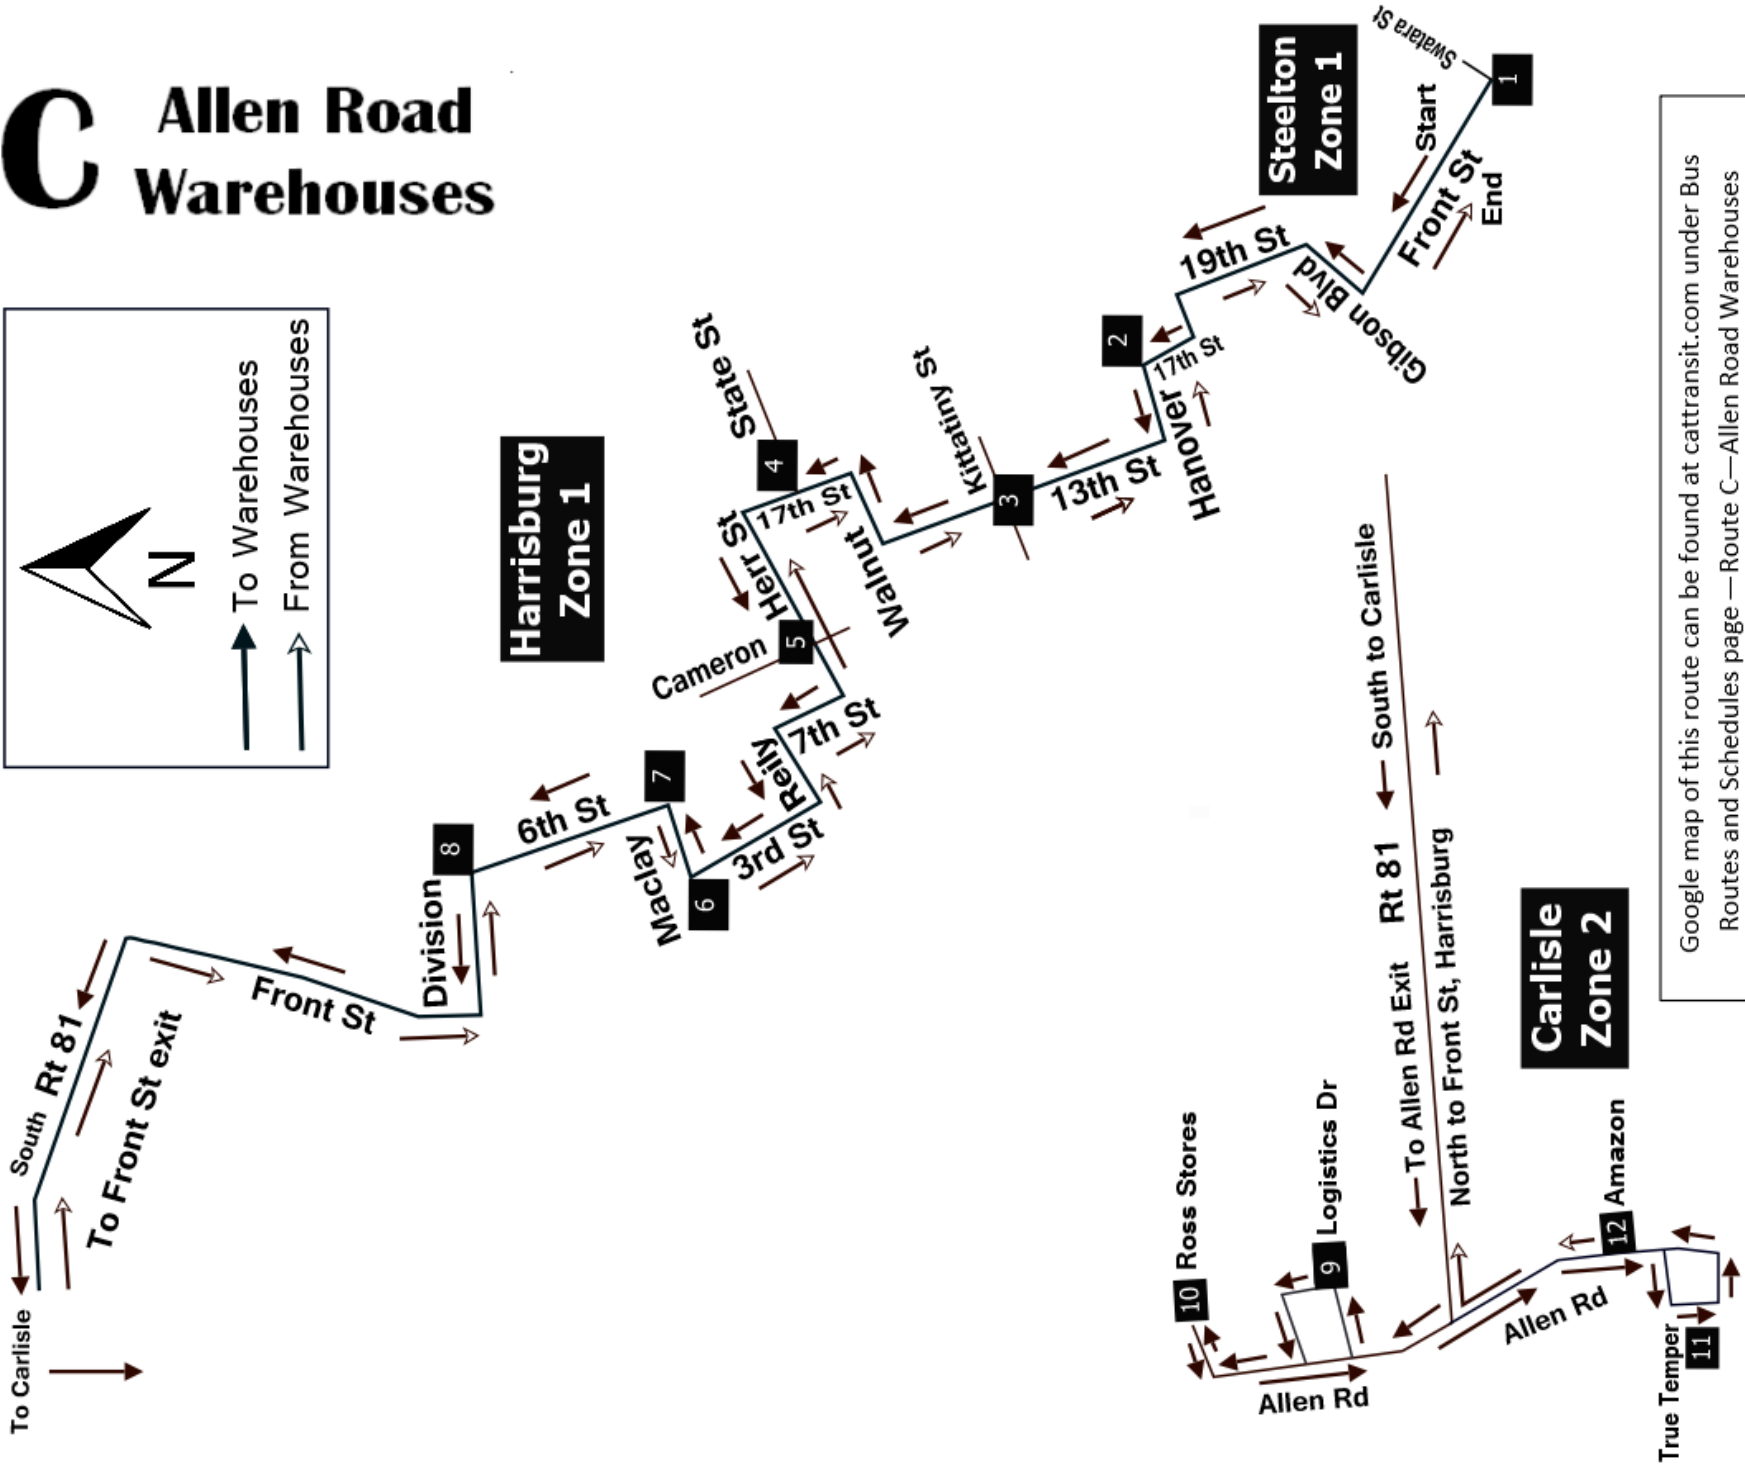

Weekday Service to Allen Road

Front/Swatara Steelton	17th/Hanover Boys Club	13th/ Kittatiny	17th/ State	Cameron/ Herr	3rd/ Maclay	6th/ Maclay	6th/ Division	Logistics Dr	Ross Stores	Ames True Temper	Amazon
1	2	3	4	5	6	7	8	9	10	11	12
4:15 a	4:23 a	4:27 a	4:30 a	4:35 a	4:41 a	4:45 a	4:47 a	5:17 a	5:21 a	5:27 a	5:29 a
5:30 a	5:38 a	5:42 a	5:45 a	5:50 a	5:56 a	6:00 a	6:02 a	6:32 a	6:36 a	6:42 a	6:44 a

Where CAT goes, Community Grows!

CAPITAL AREA TRANSIT

901 North Cameron Street
Harrisburg, PA 17101

INFORMATION:
717-238-8304

www.cattransit.com

Follow CAT on Twitter at @CATTransit

C Allen Road Warehouses

Google map of this route can be found at cattransit.com under Bus Routes and Schedules page — Route C—Allen Road Warehouses